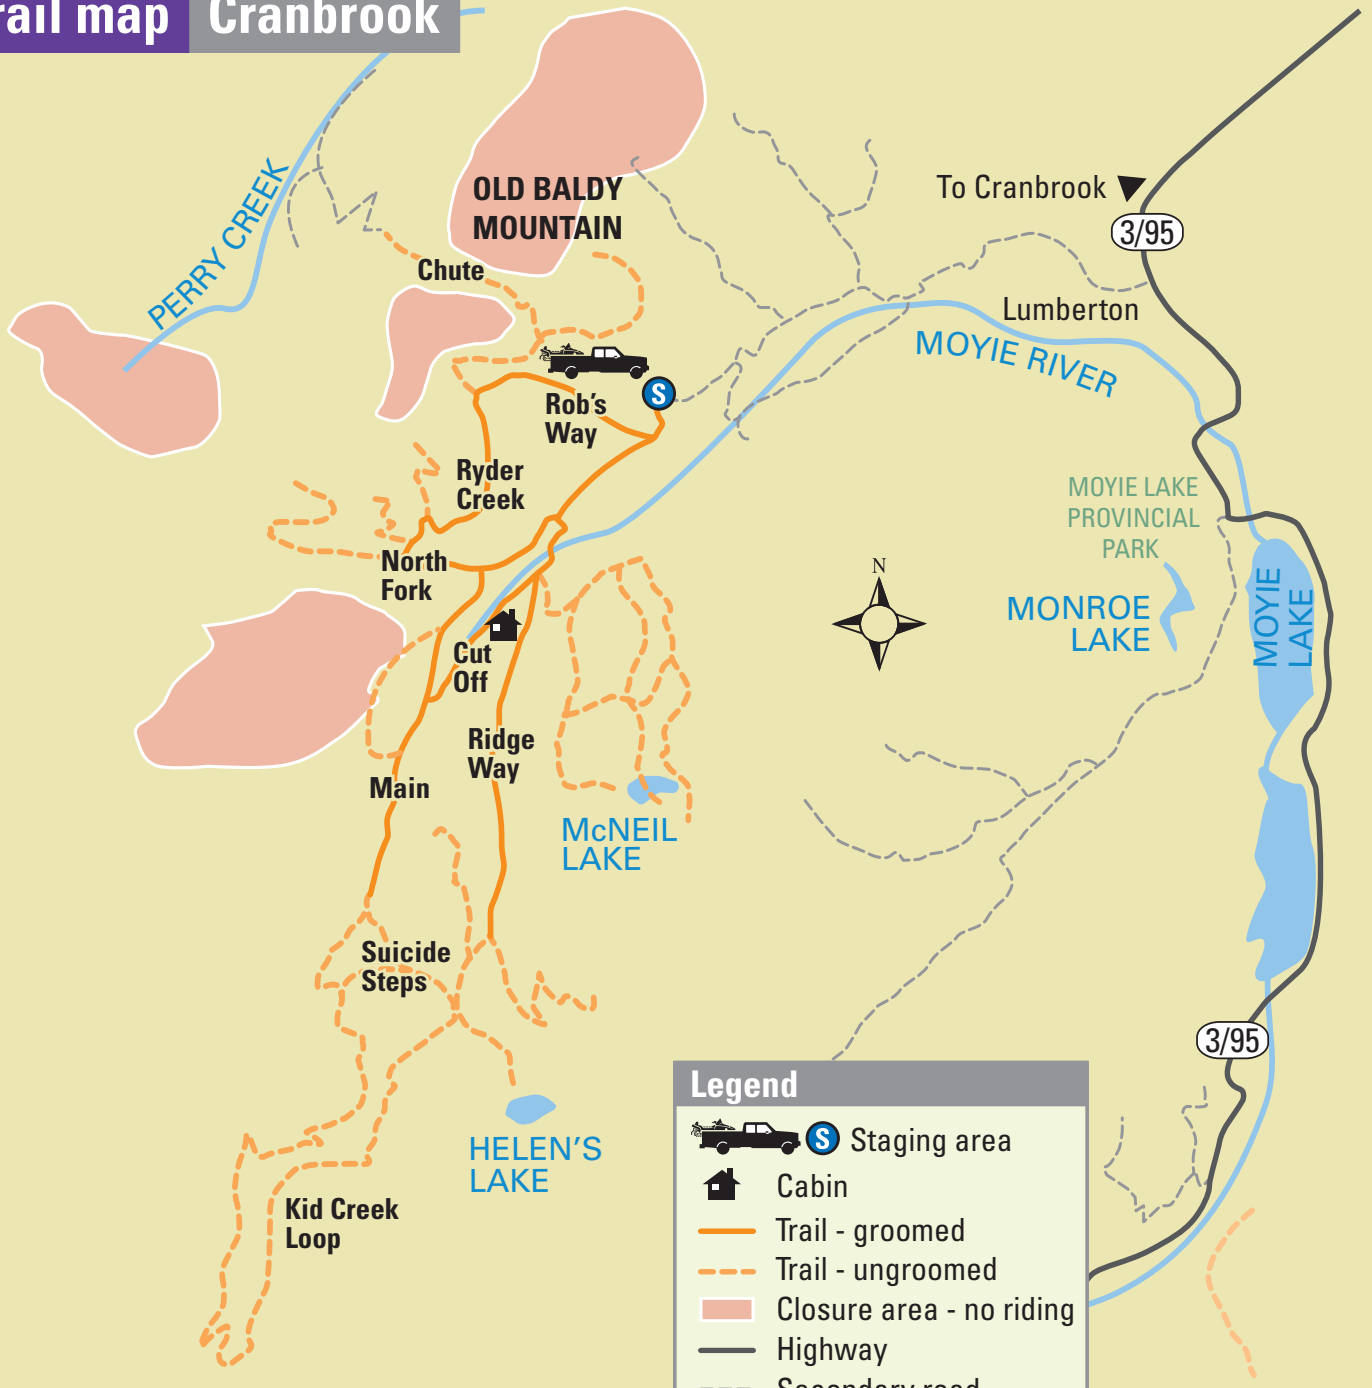

Trail map Cranbrook

Legend

- Staging area
- Cabin
- Trail - groomed
- Trail - ungroomed
- Closure area - no riding
- Highway
- Secondary road