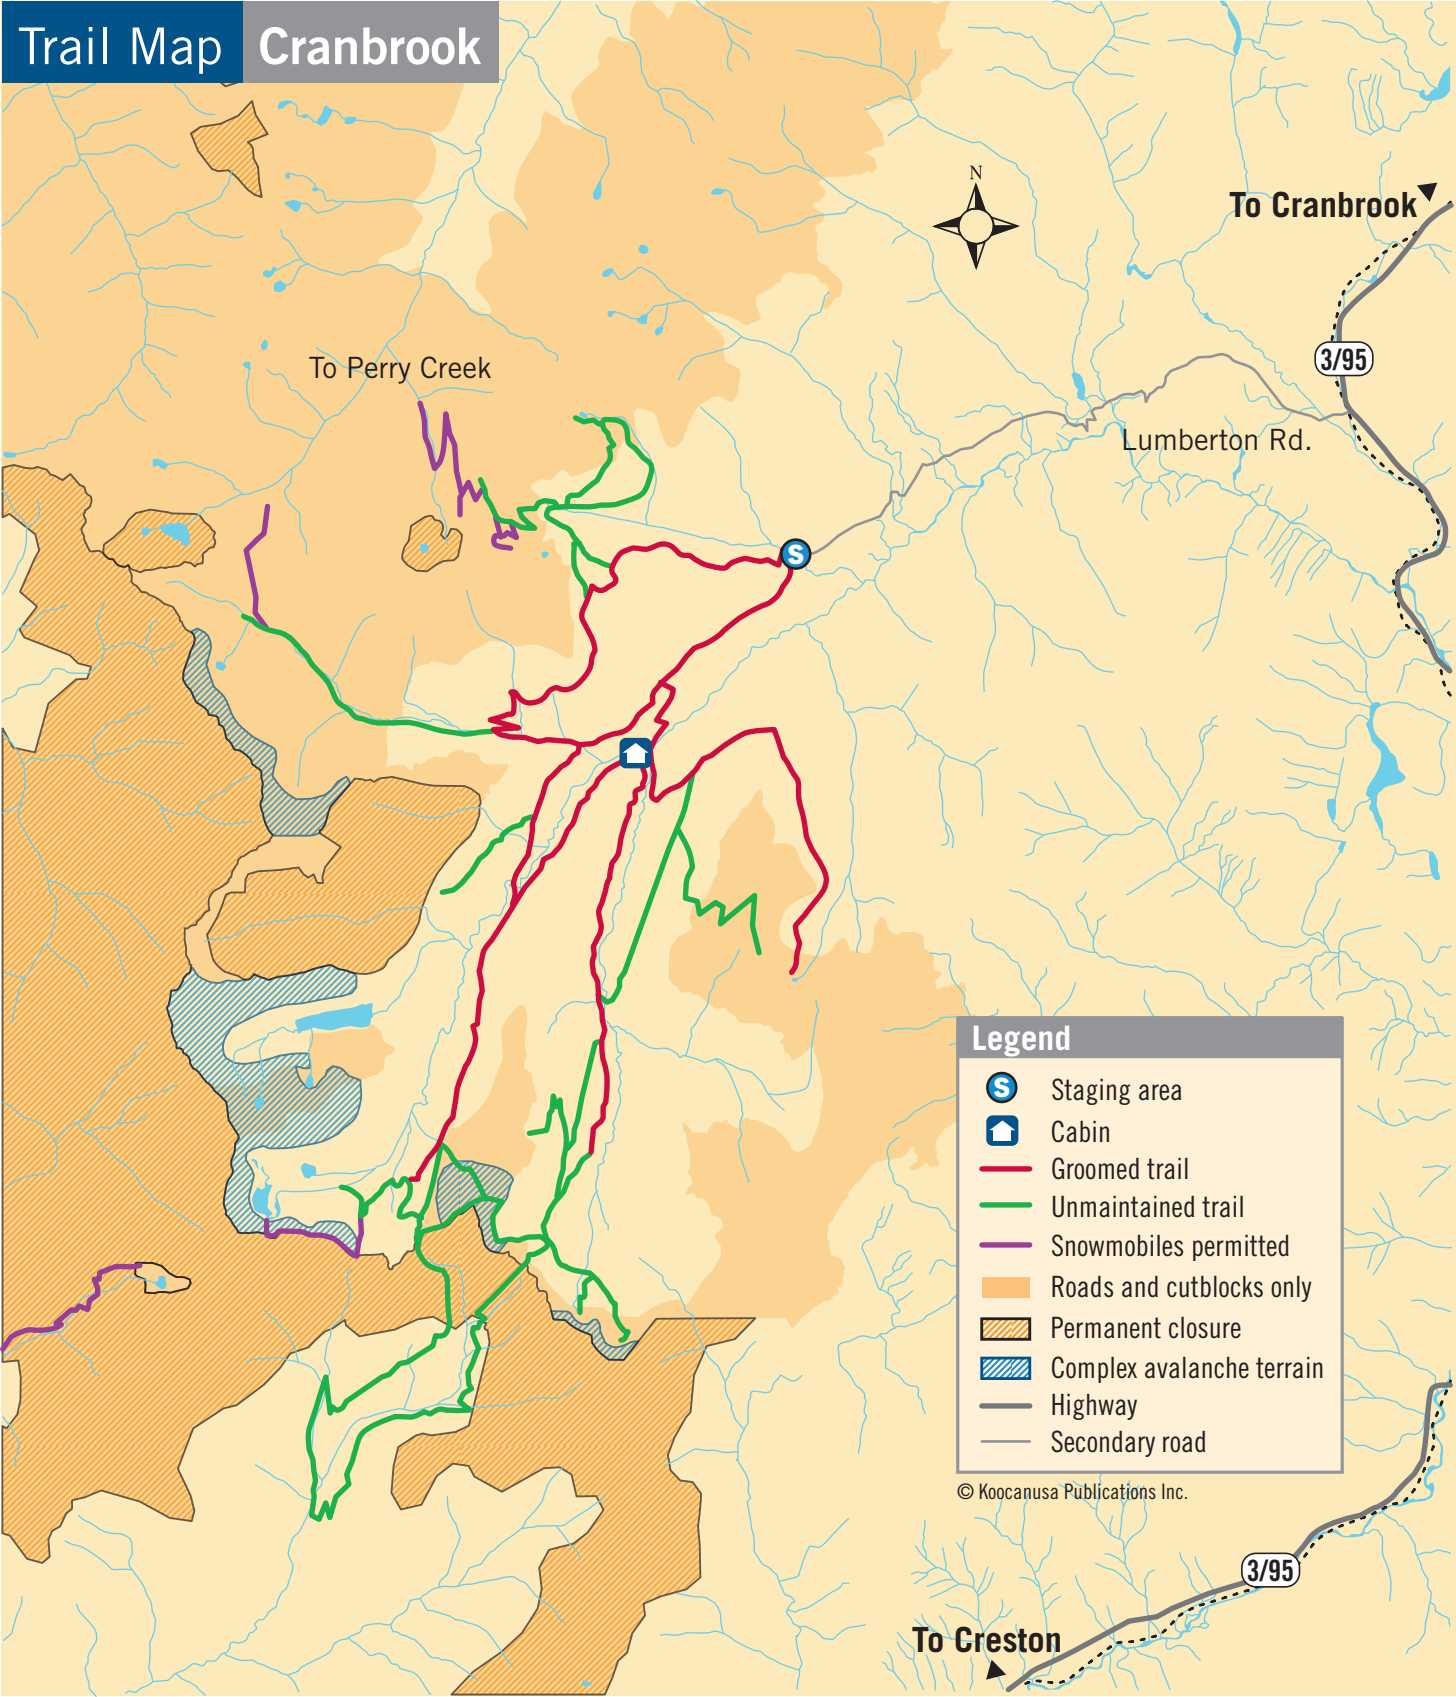

Trail Map Cranbrook

To Perry Creek

To Cranbrook

Lumberton Rd.

3/95

Legend

-  Staging area
-  Cabin
-  Groomed trail
-  Unmaintained trail
-  Snowmobiles permitted
-  Roads and cutblocks only
-  Permanent closure
-  Complex avalanche terrain
-  Highway
-  Secondary road