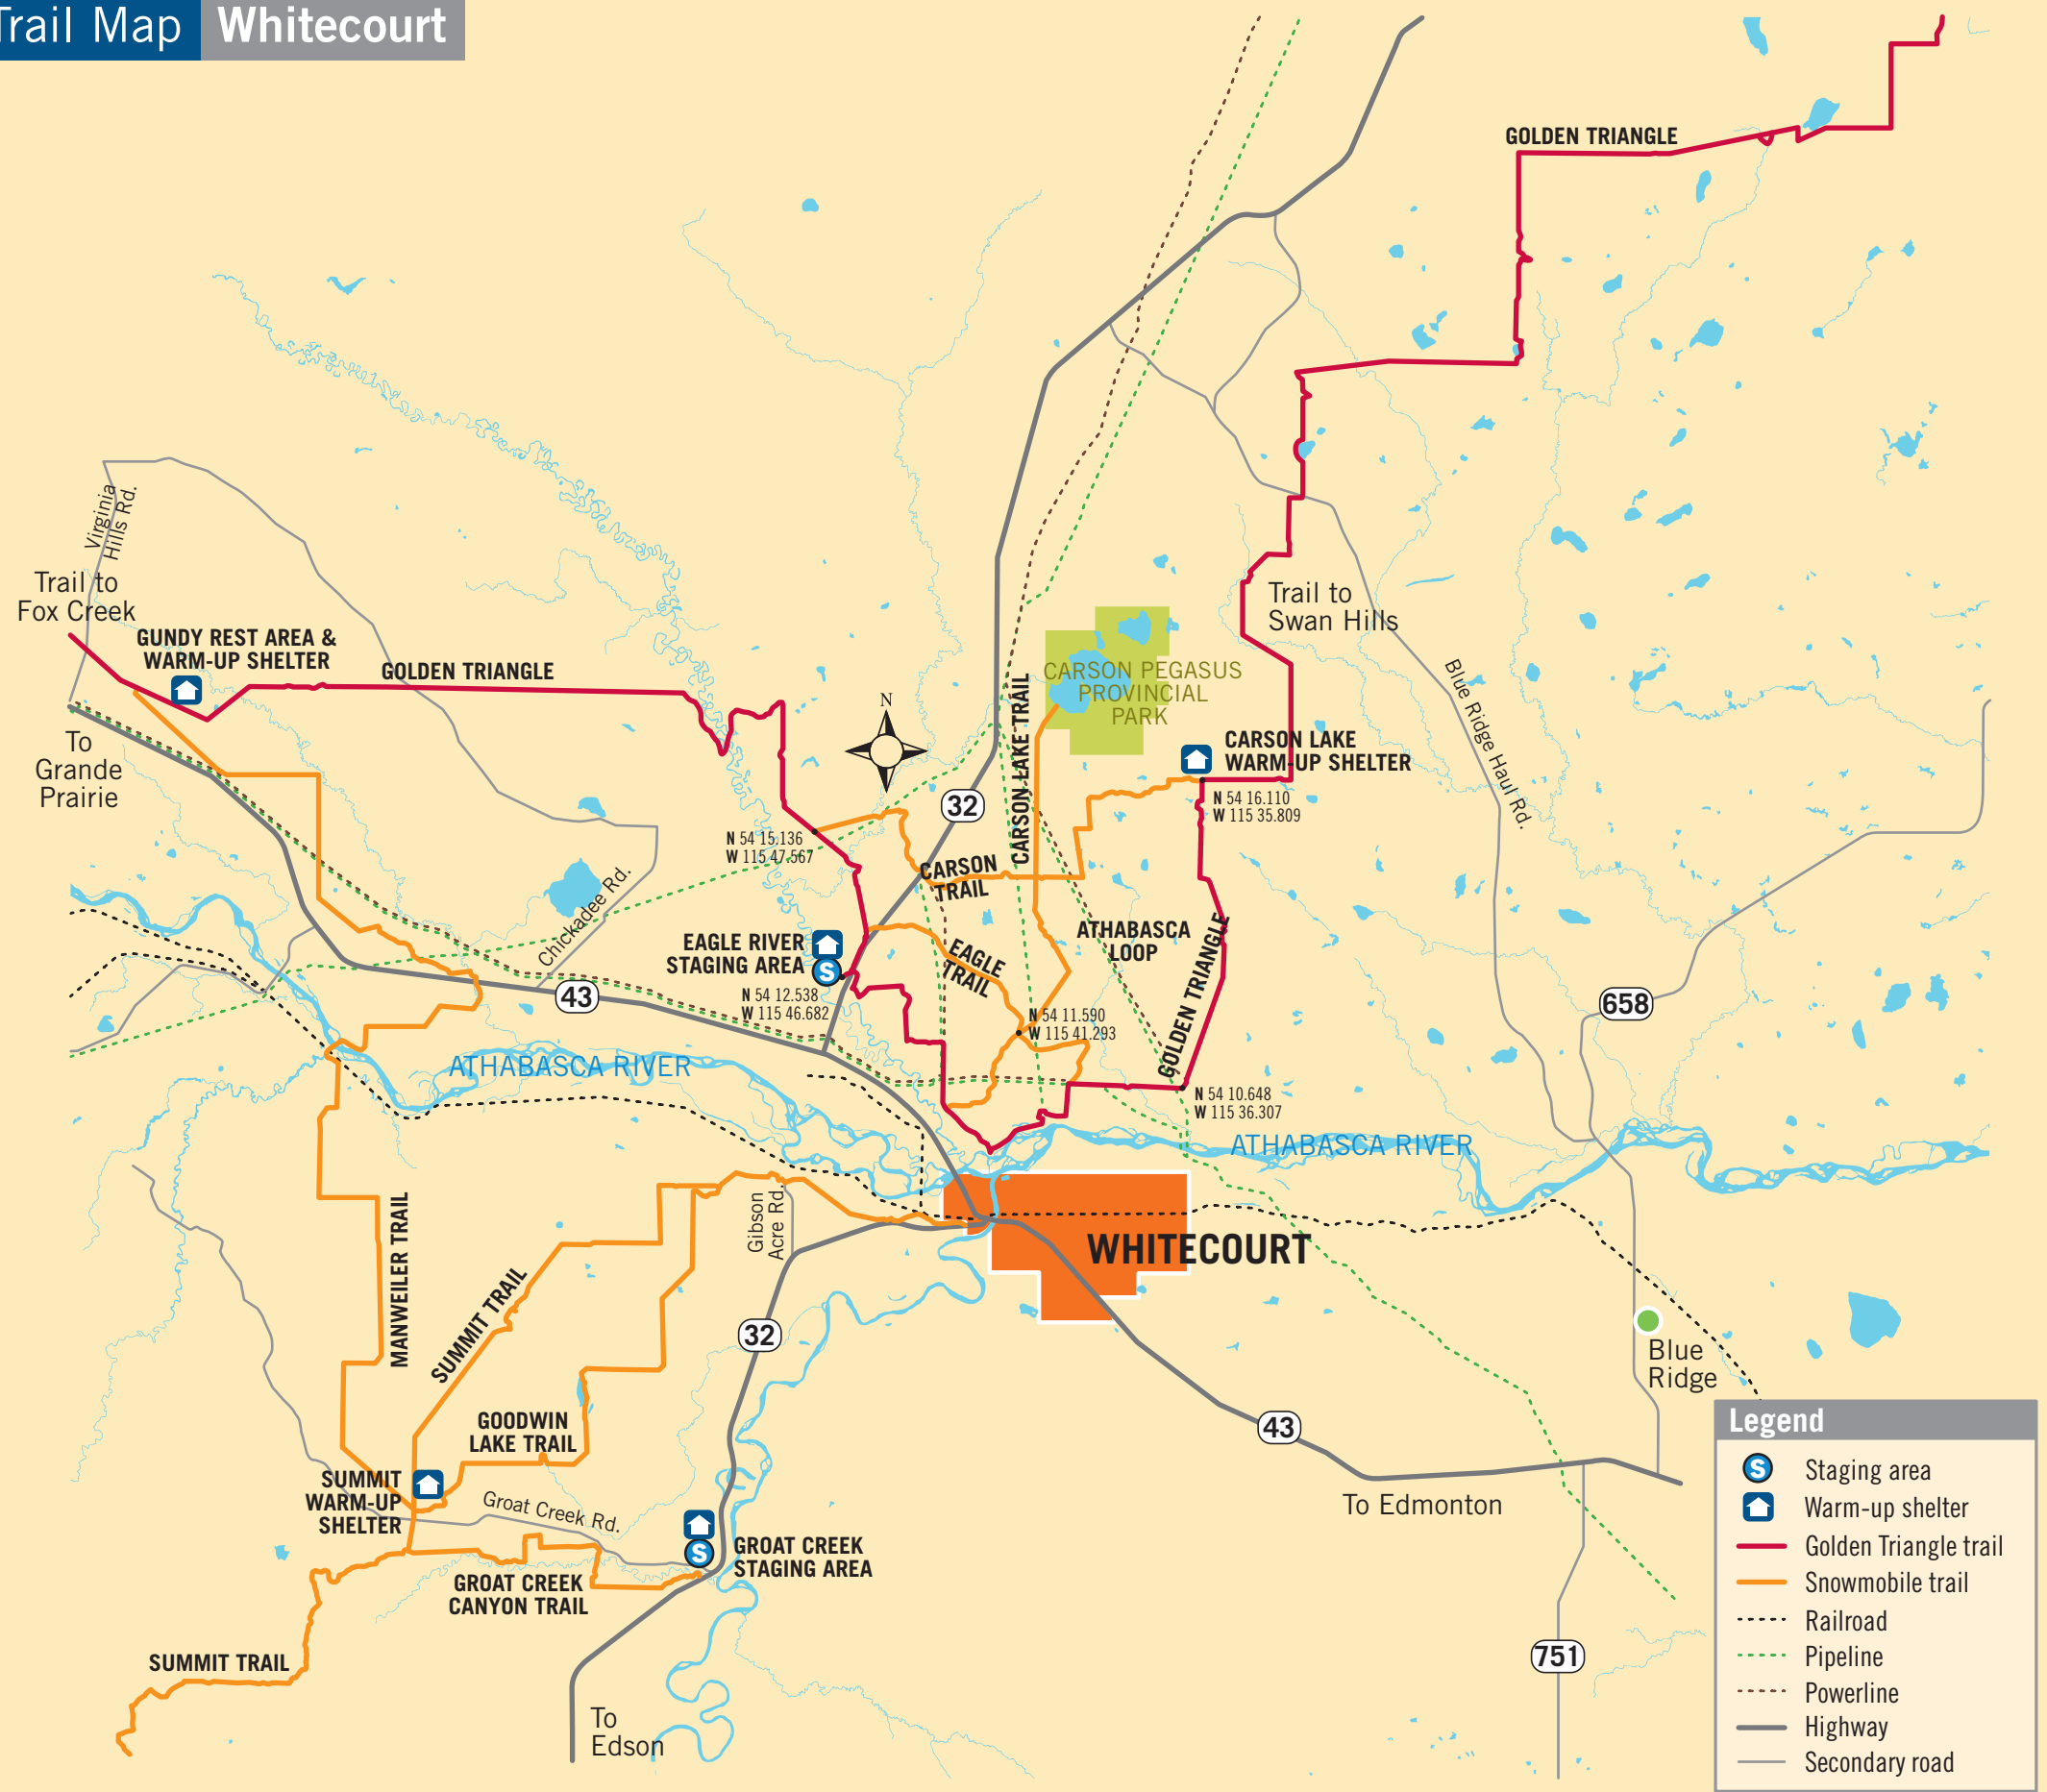

# Trail Map Whitecourt

**Legend**

- Staging area
- Warm-up shelter
- Golden Triangle trail
- Snowmobile trail
- Railroad
- Pipeline
- Powerline
- Highway
- Secondary road