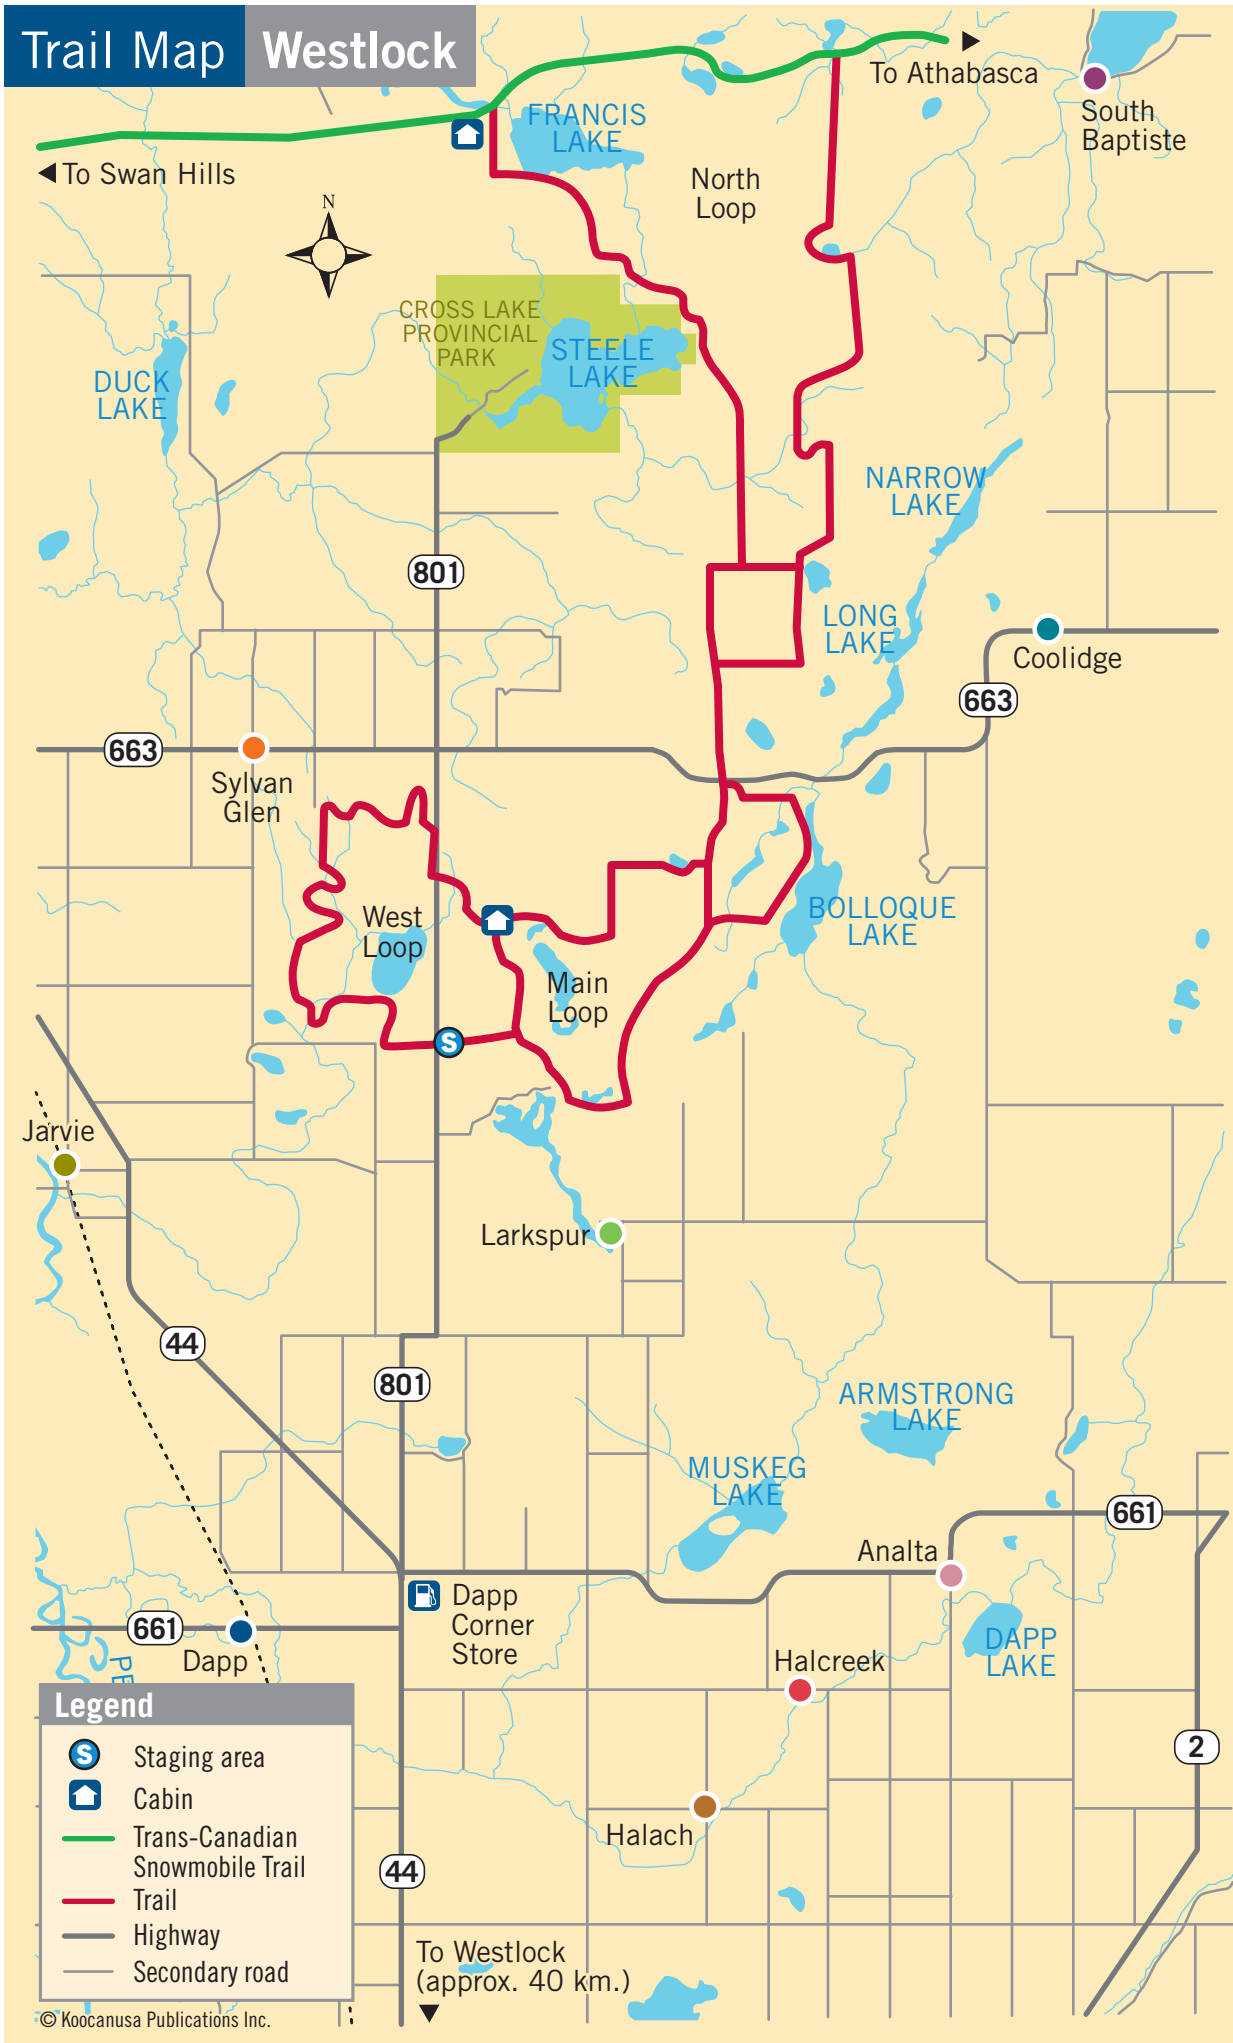

Trail Map Westlock

Legend

- Staging area
- Cabin
- Trans-Canadian Snowmobile Trail
- Trail
- Highway
- Secondary road