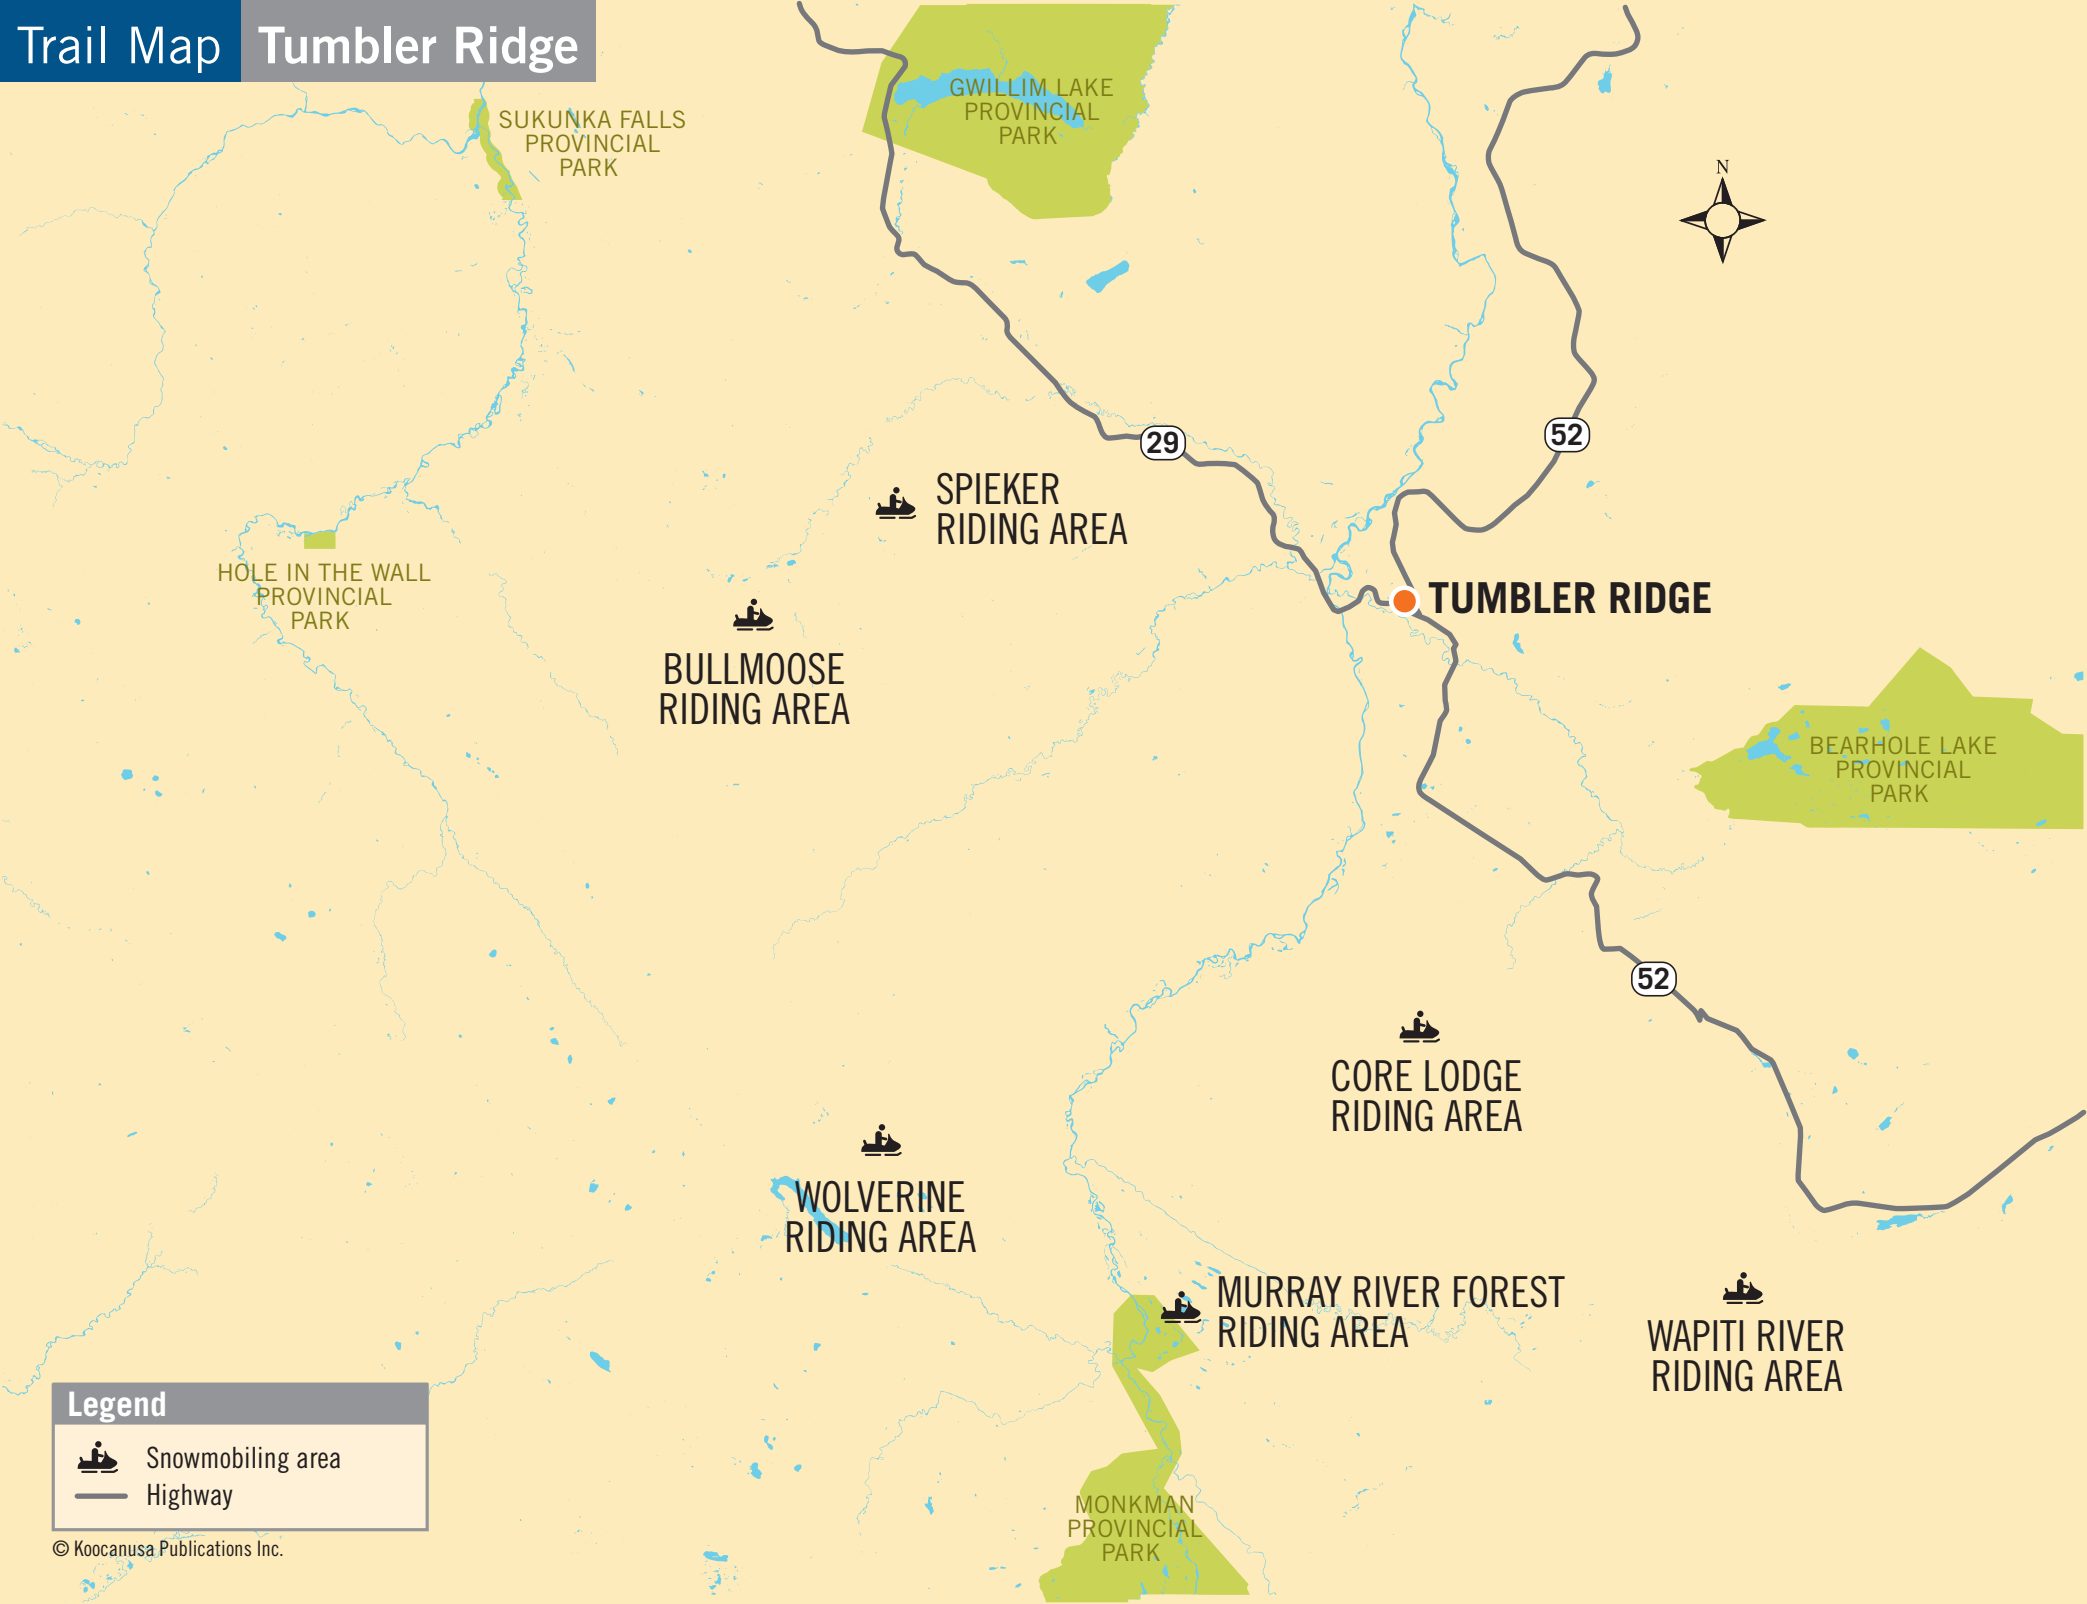

# Trail Map Tumbler Ridge

**Legend**

-  Snowmobiling area
-  Highway