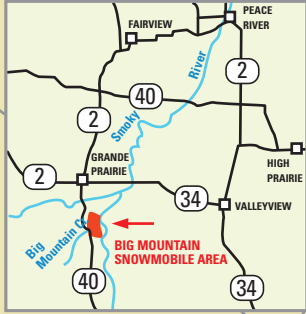

# Trail map Grande Prairie

To Grande Prairie & Peace River

LOOP B

CREEK

LOOP C

SMOKY RIVER

LOOP A

BIG MOUNTAIN

Alberta Resources Railway

Loop Access Trail

3 Km Warm-Up Loop