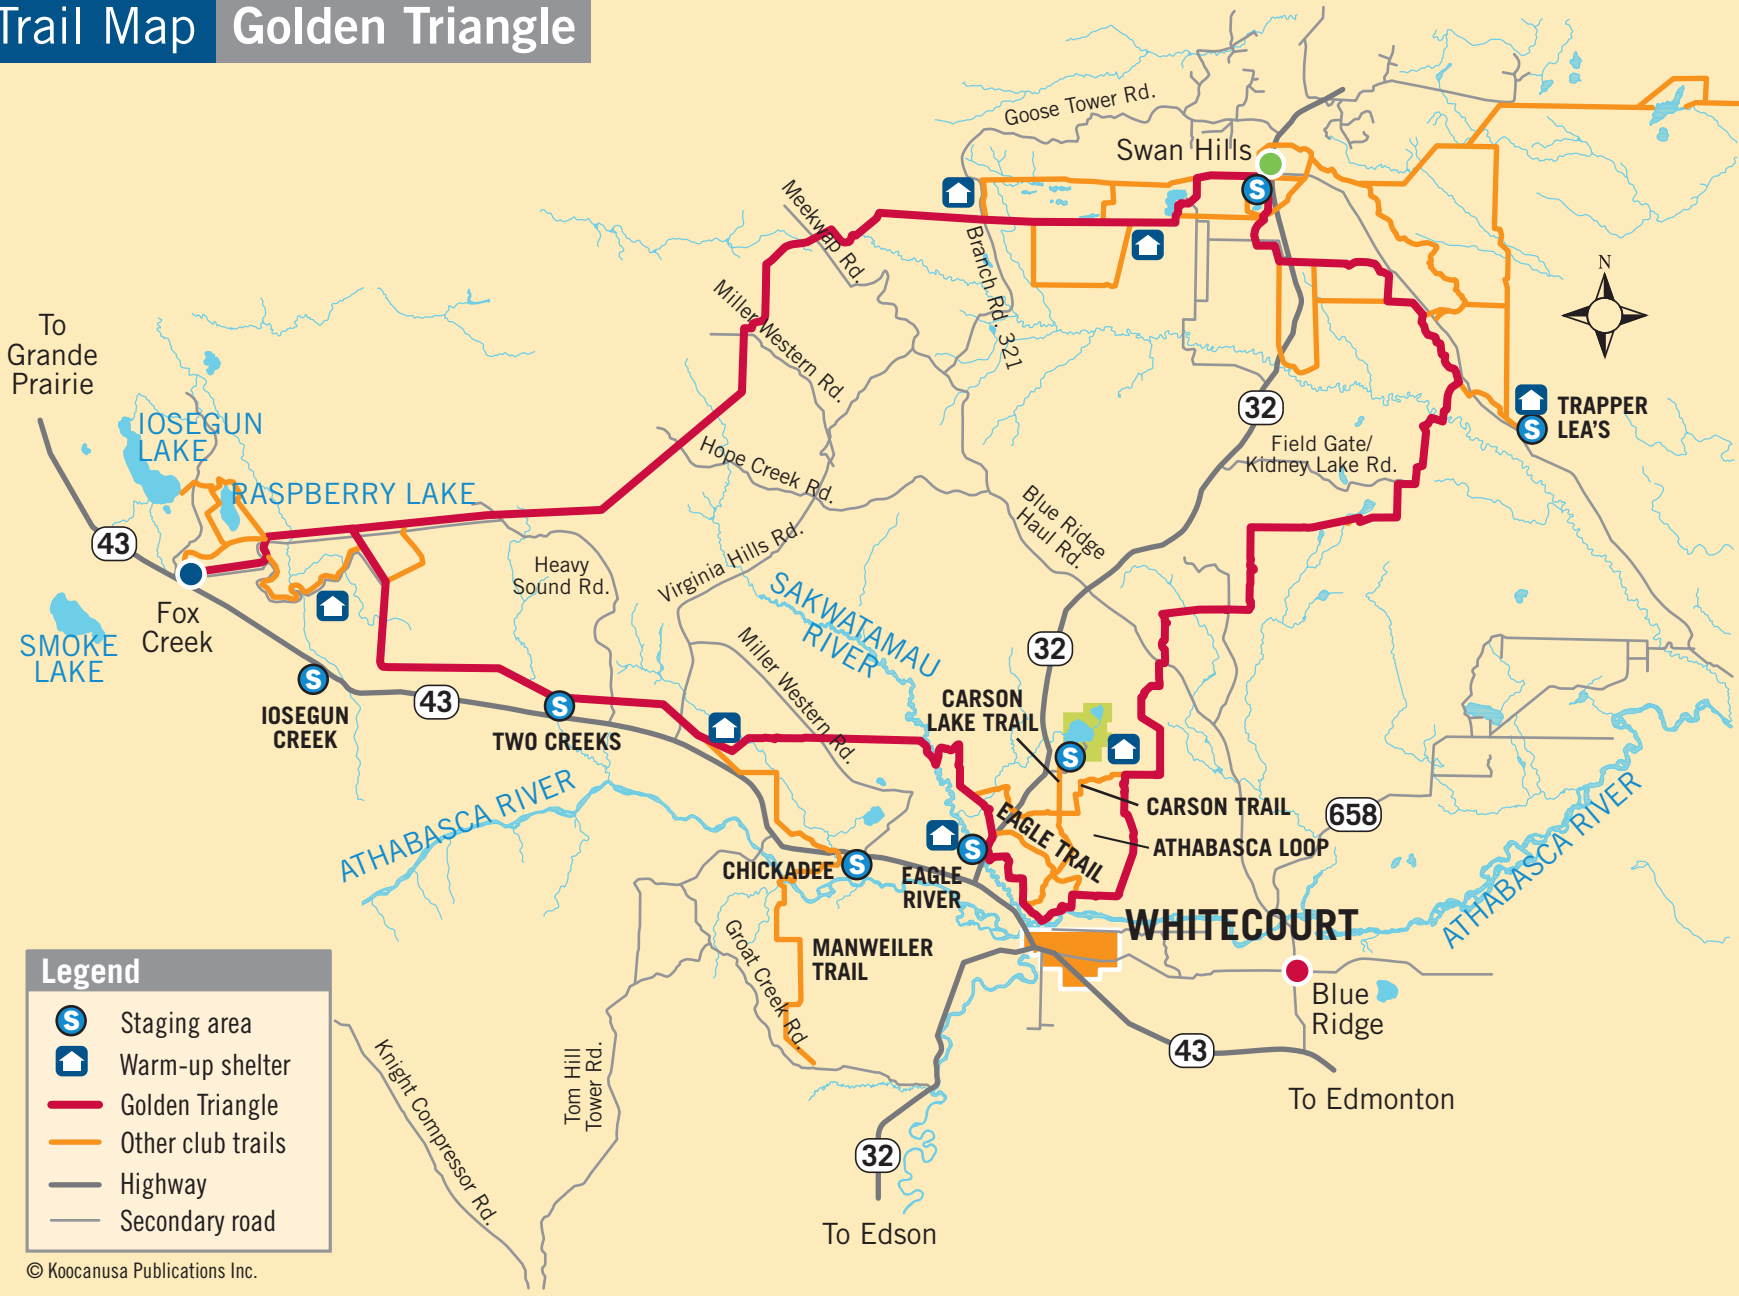

Trail Map Golden Triangle

Legend

- Staging area
- Warm-up shelter
- Golden Triangle
- Other club trails
- Highway
- Secondary road