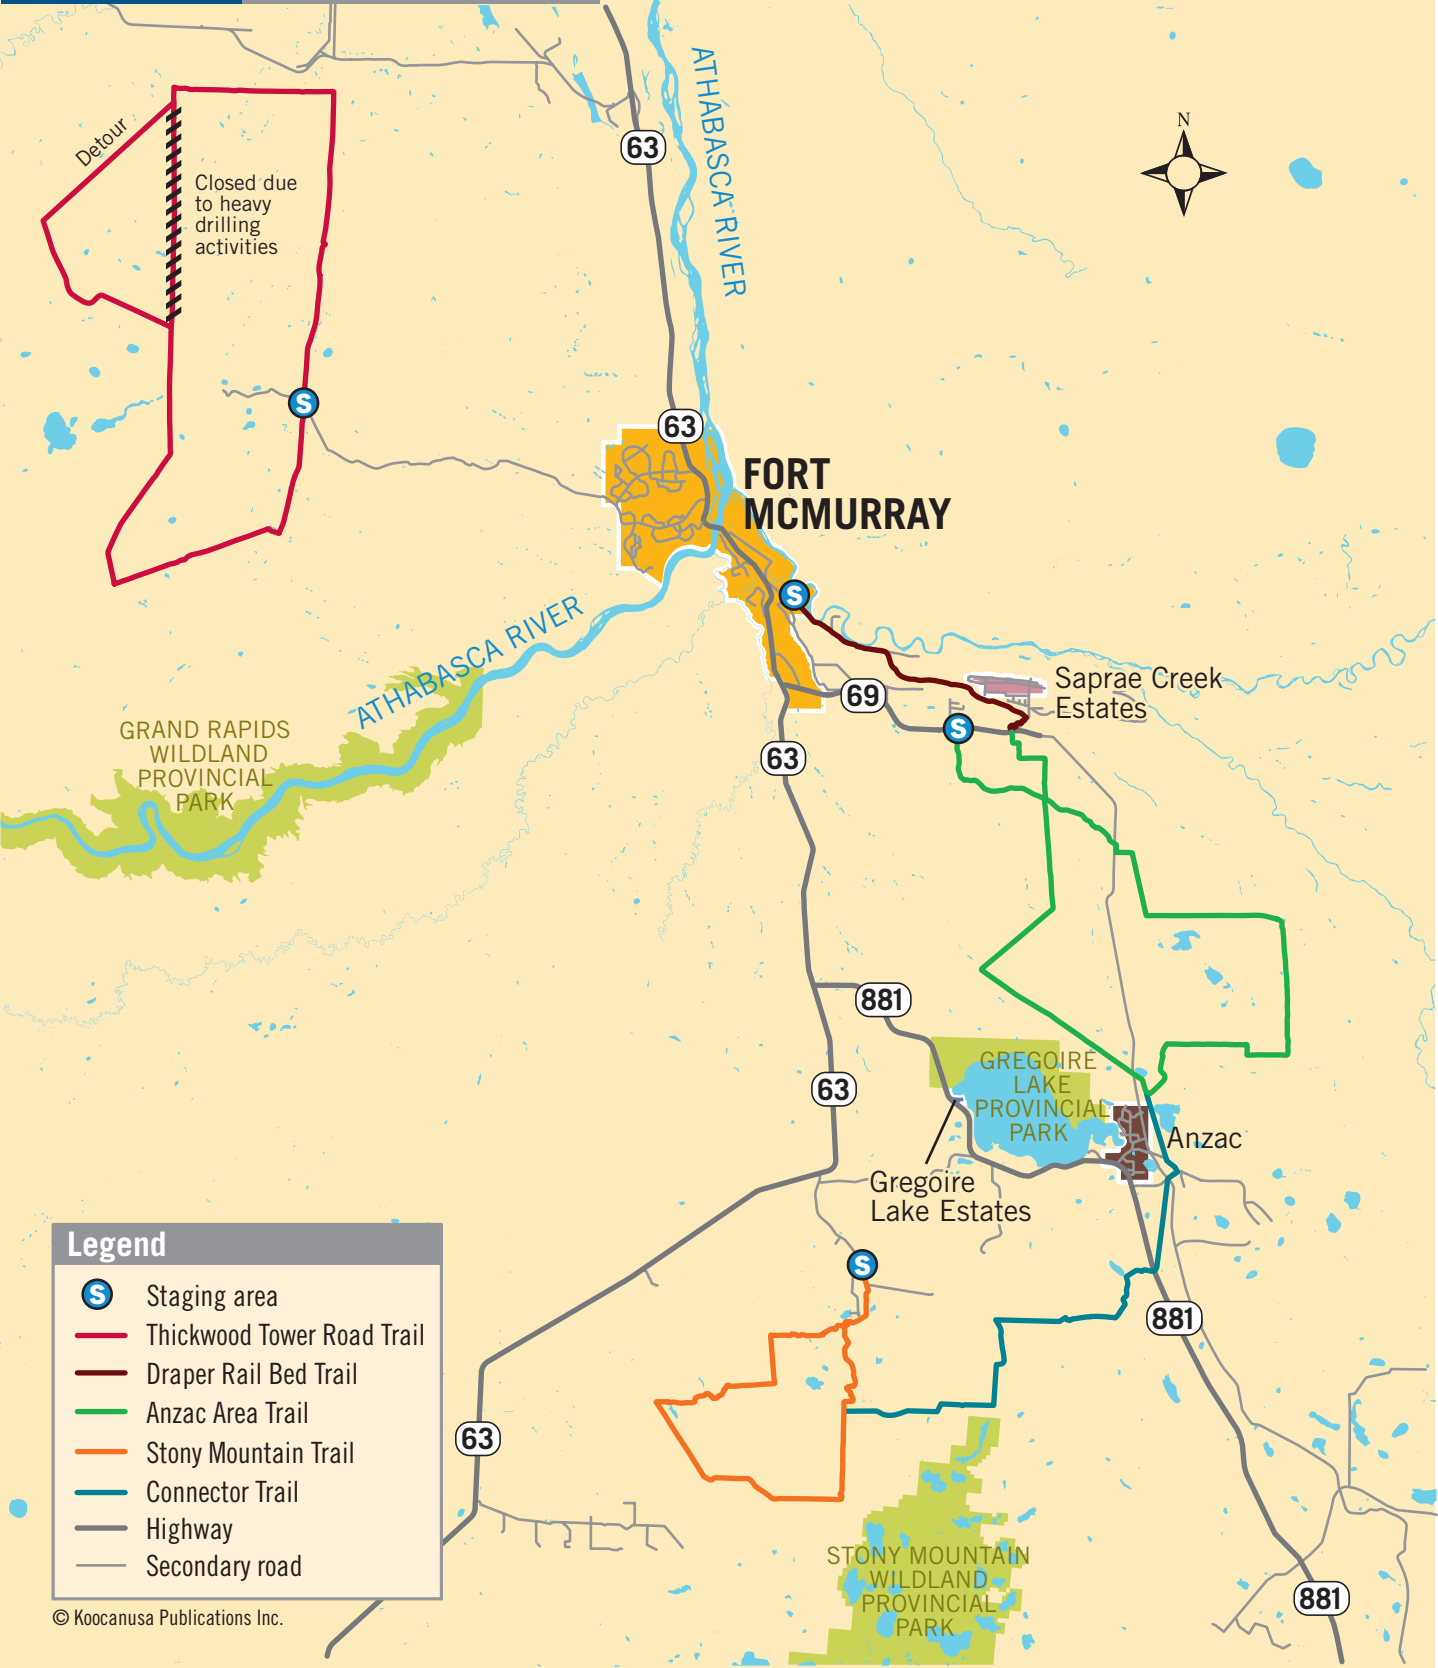

Trail Map Fort McMurray

Detour
Closed due to heavy drilling activities

Legend

- Staging area
- Thickwood Tower Road Trail
- Draper Rail Bed Trail
- Anzac Area Trail
- Stony Mountain Trail
- Connector Trail
- Highway
- Secondary road