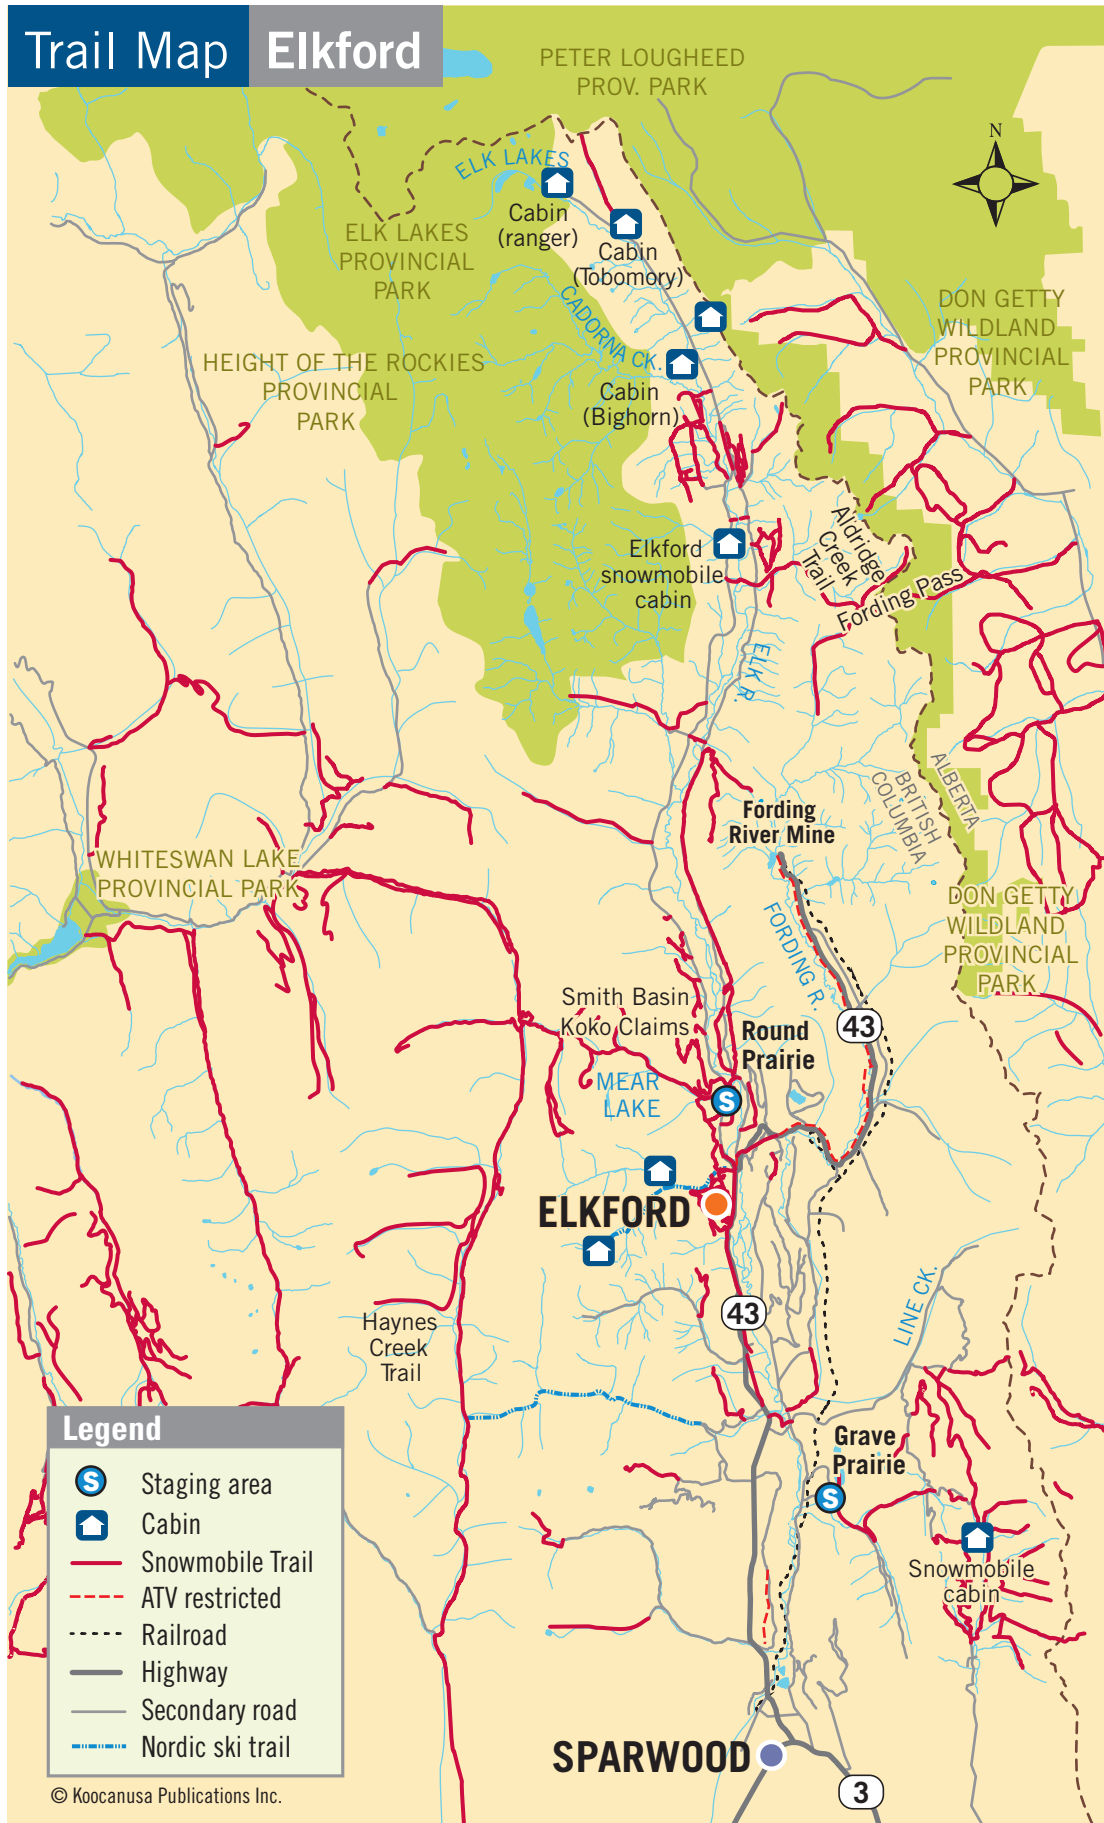

Trail Map Elkford

Legend

- Staging area
- Cabin
- Snowmobile Trail
- ATV restricted
- Railroad
- Highway
- Secondary road
- Nordic ski trail