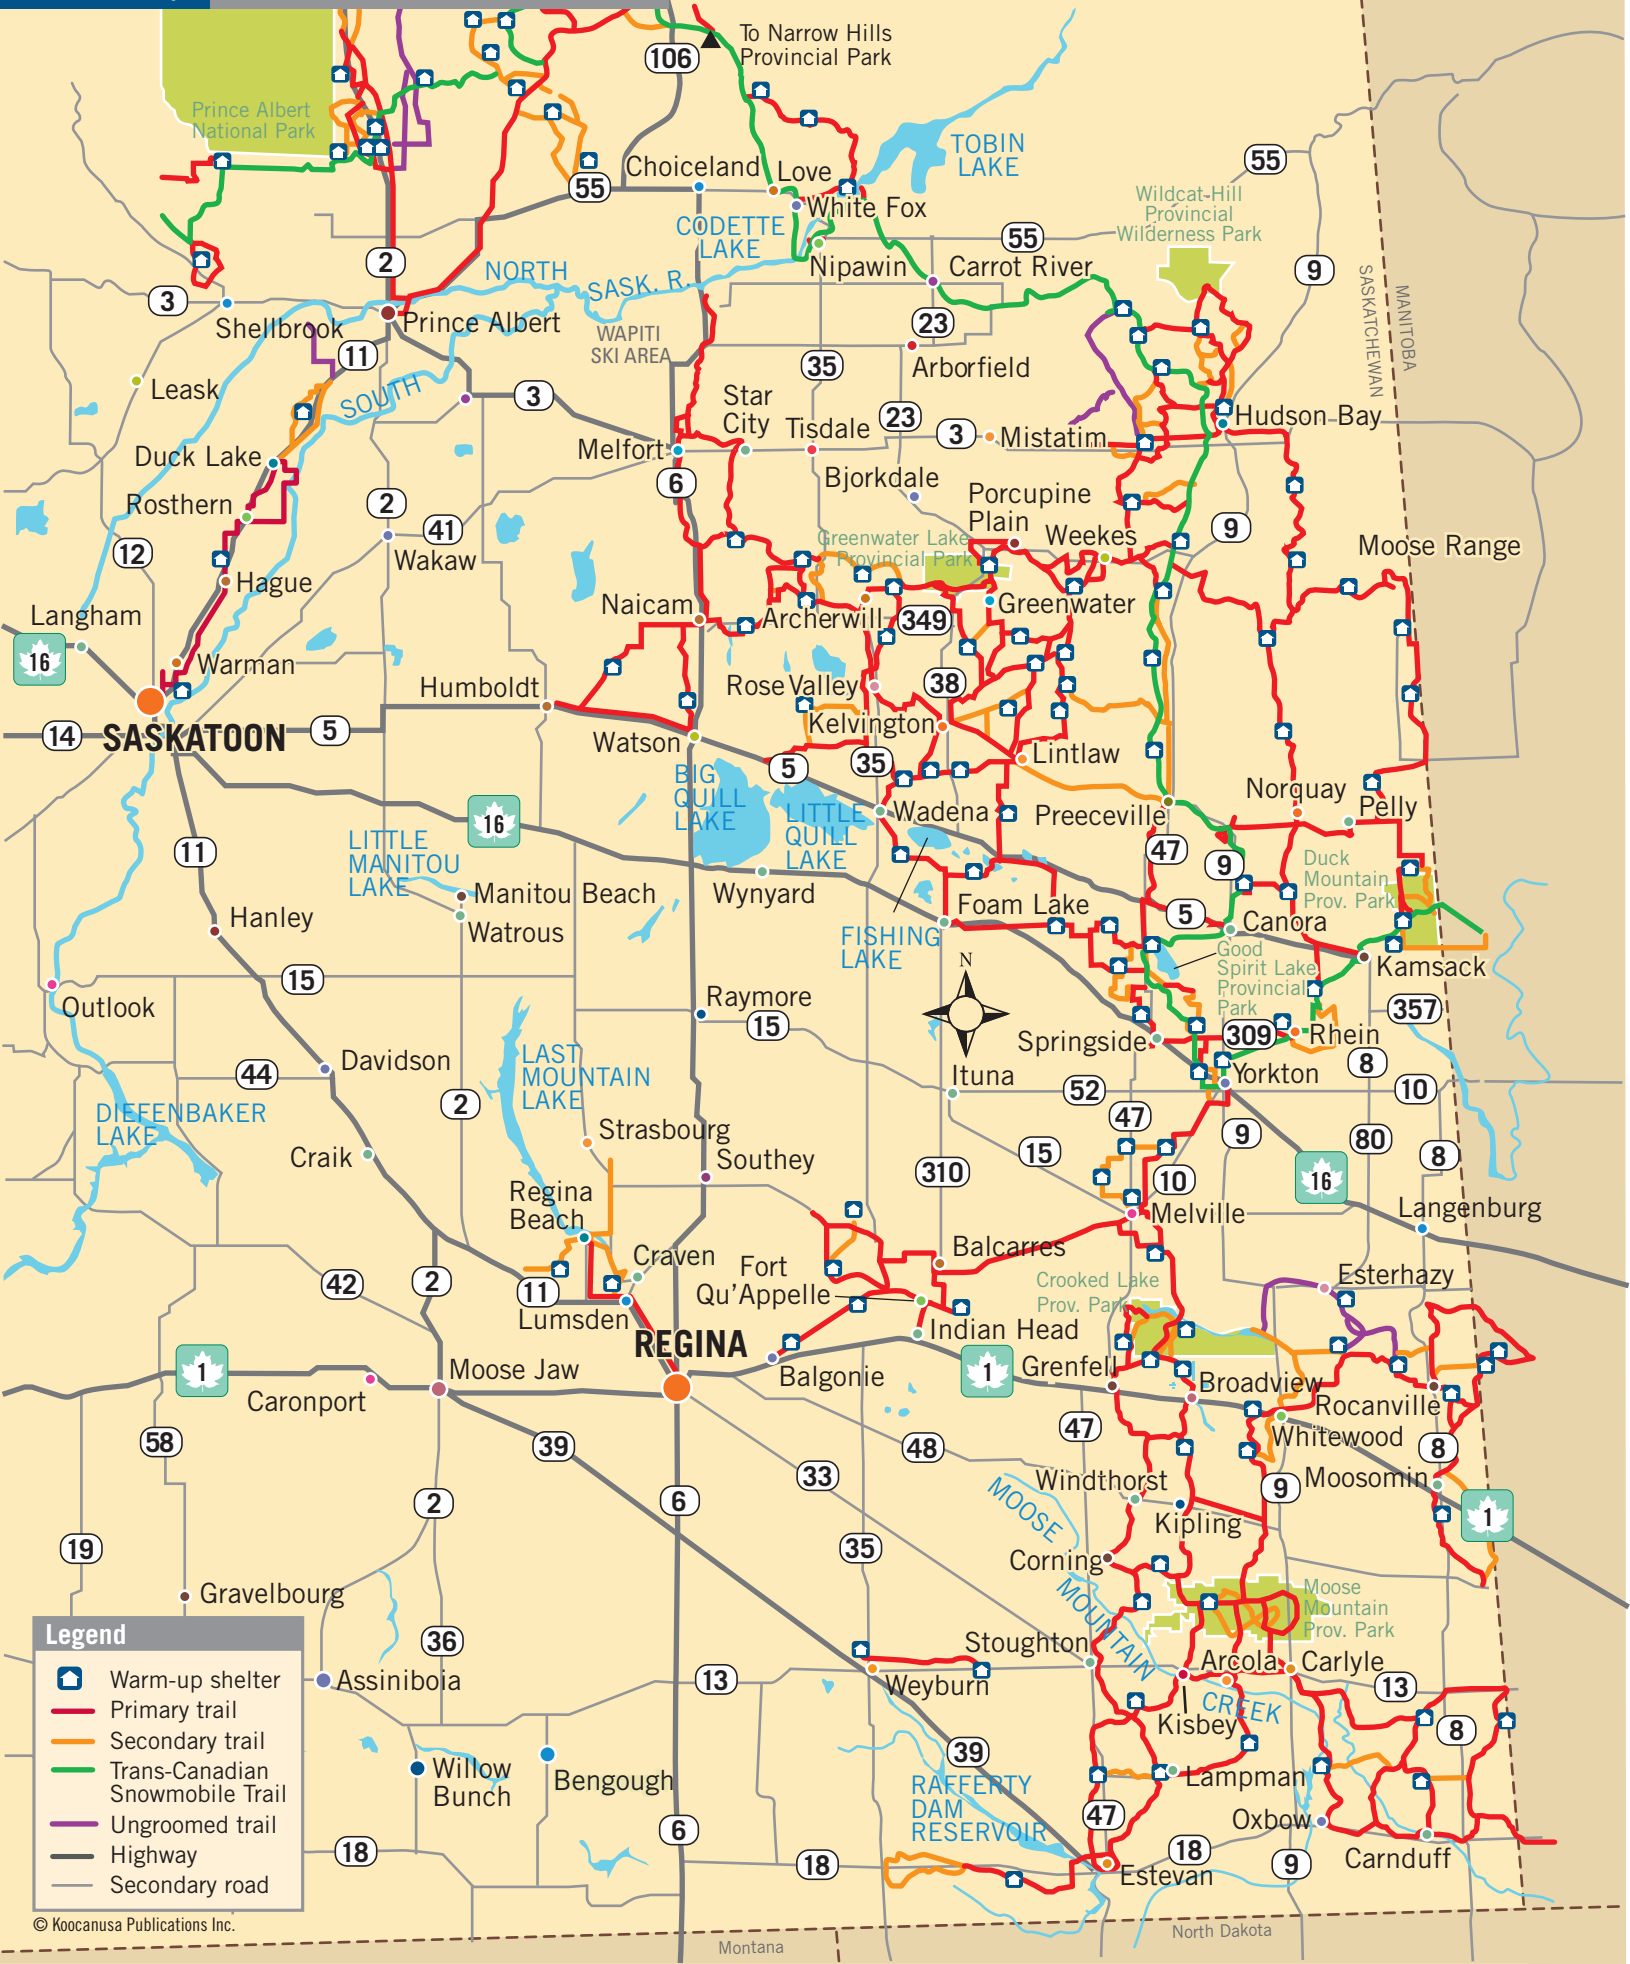

Trail Map Eastern Saskatchewan

- Legend**
- Warm-up shelter
 - Primary trail
 - Secondary trail
 - Trans-Canadian Snowmobile Trail
 - Ungroomed trail
 - Highway
 - Secondary road