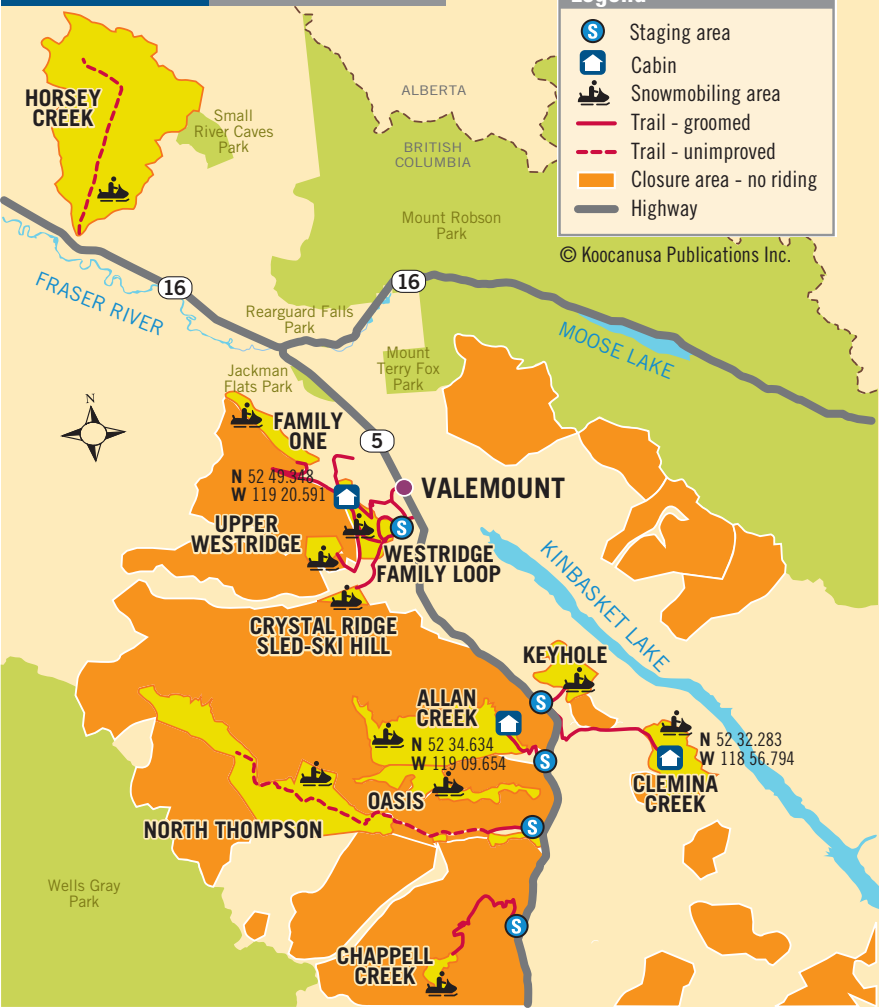

Trail Map Valemount

Legend

-  Staging area
-  Cabin
-  Snowmobiling area
-  Trail - groomed
-  Trail - unimproved
-  Closure area - no riding
-  Highway

© Koocanusa Publications Inc.