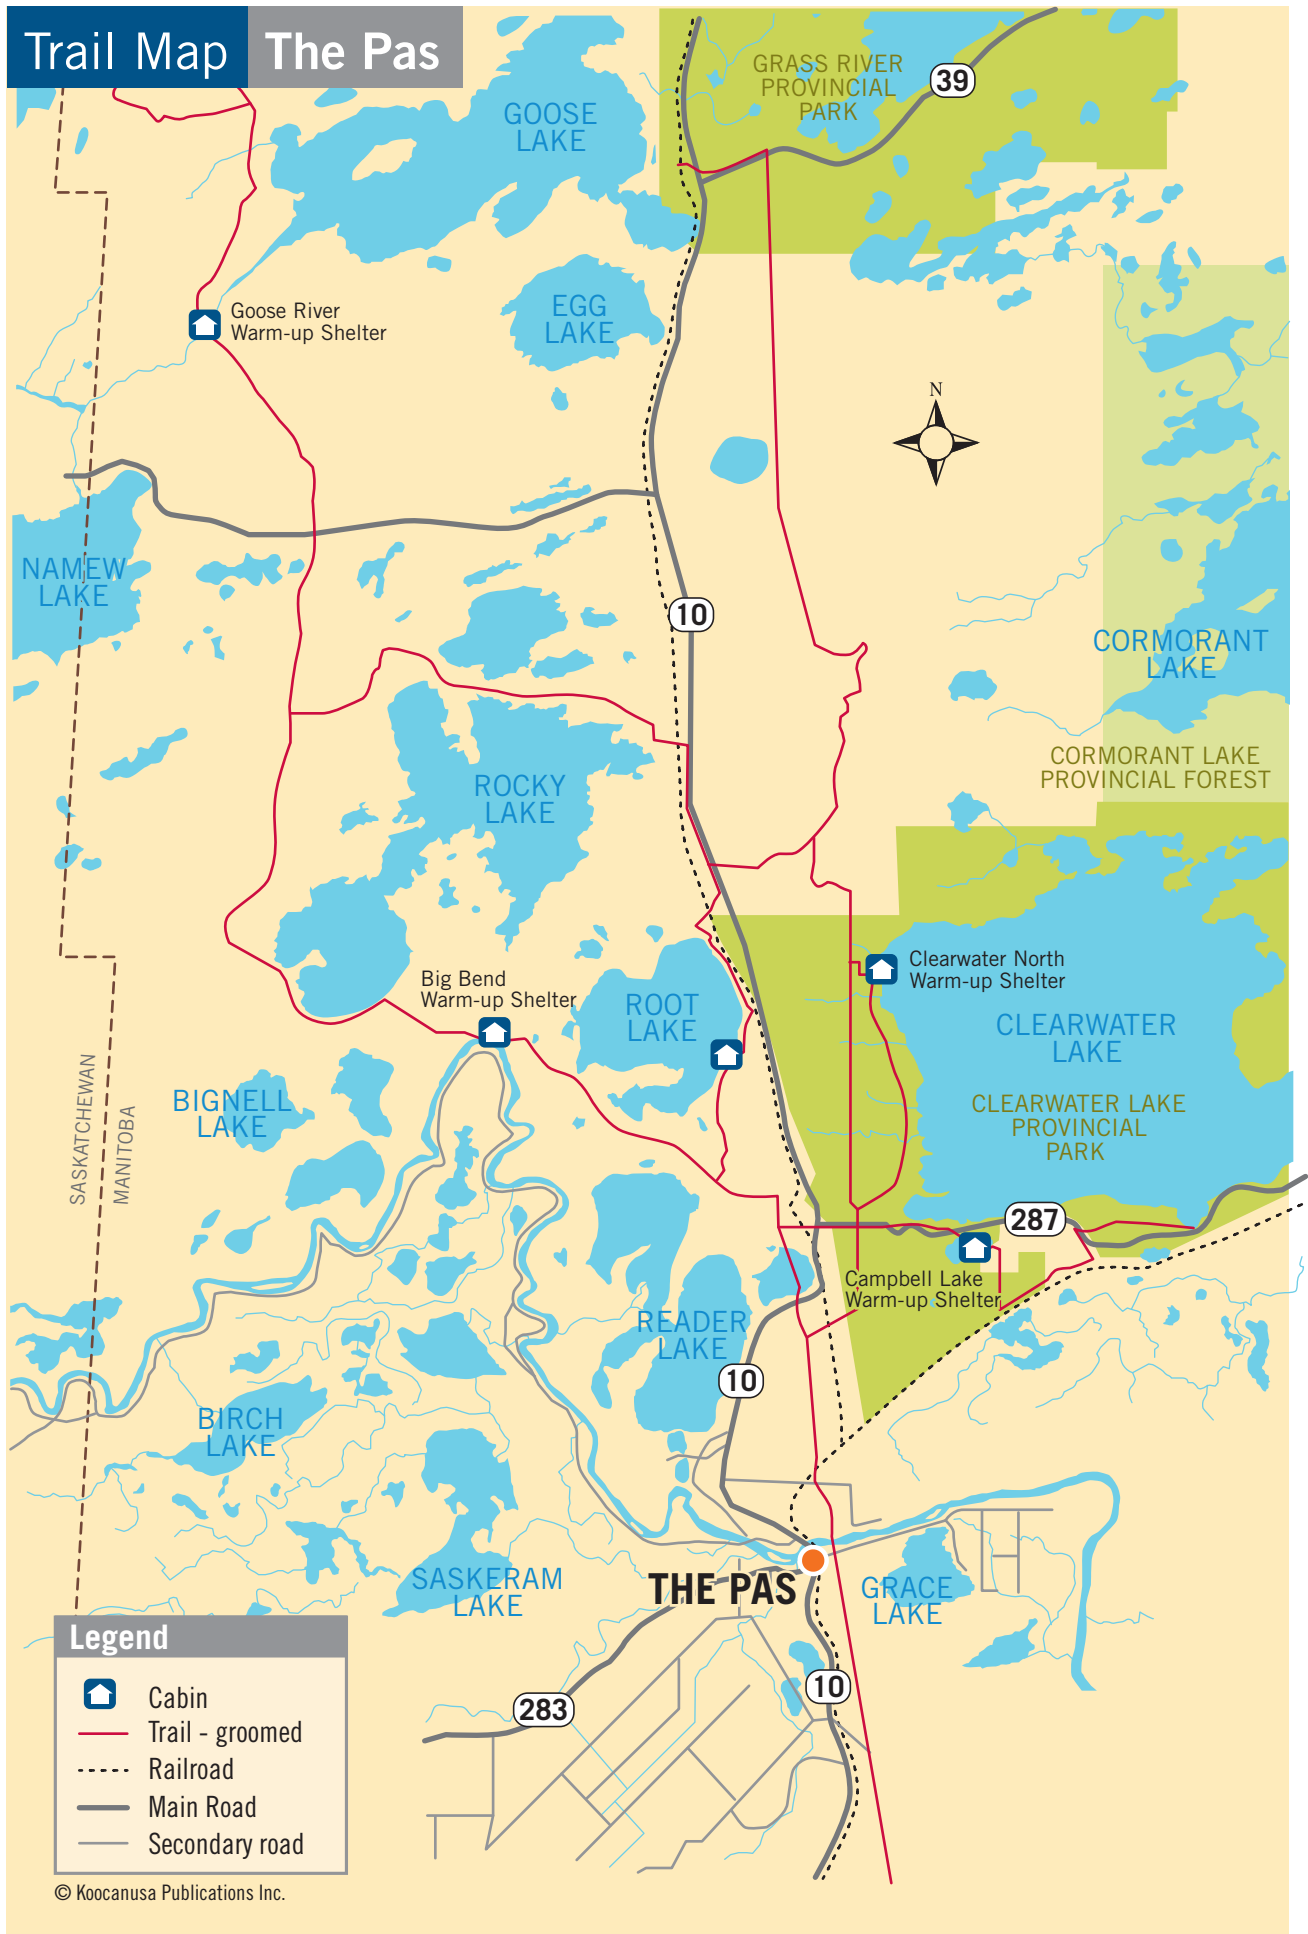

Trail Map The Pas

Legend

-  Cabin
-  Trail - groomed
-  Railroad
-  Main Road
-  Secondary road