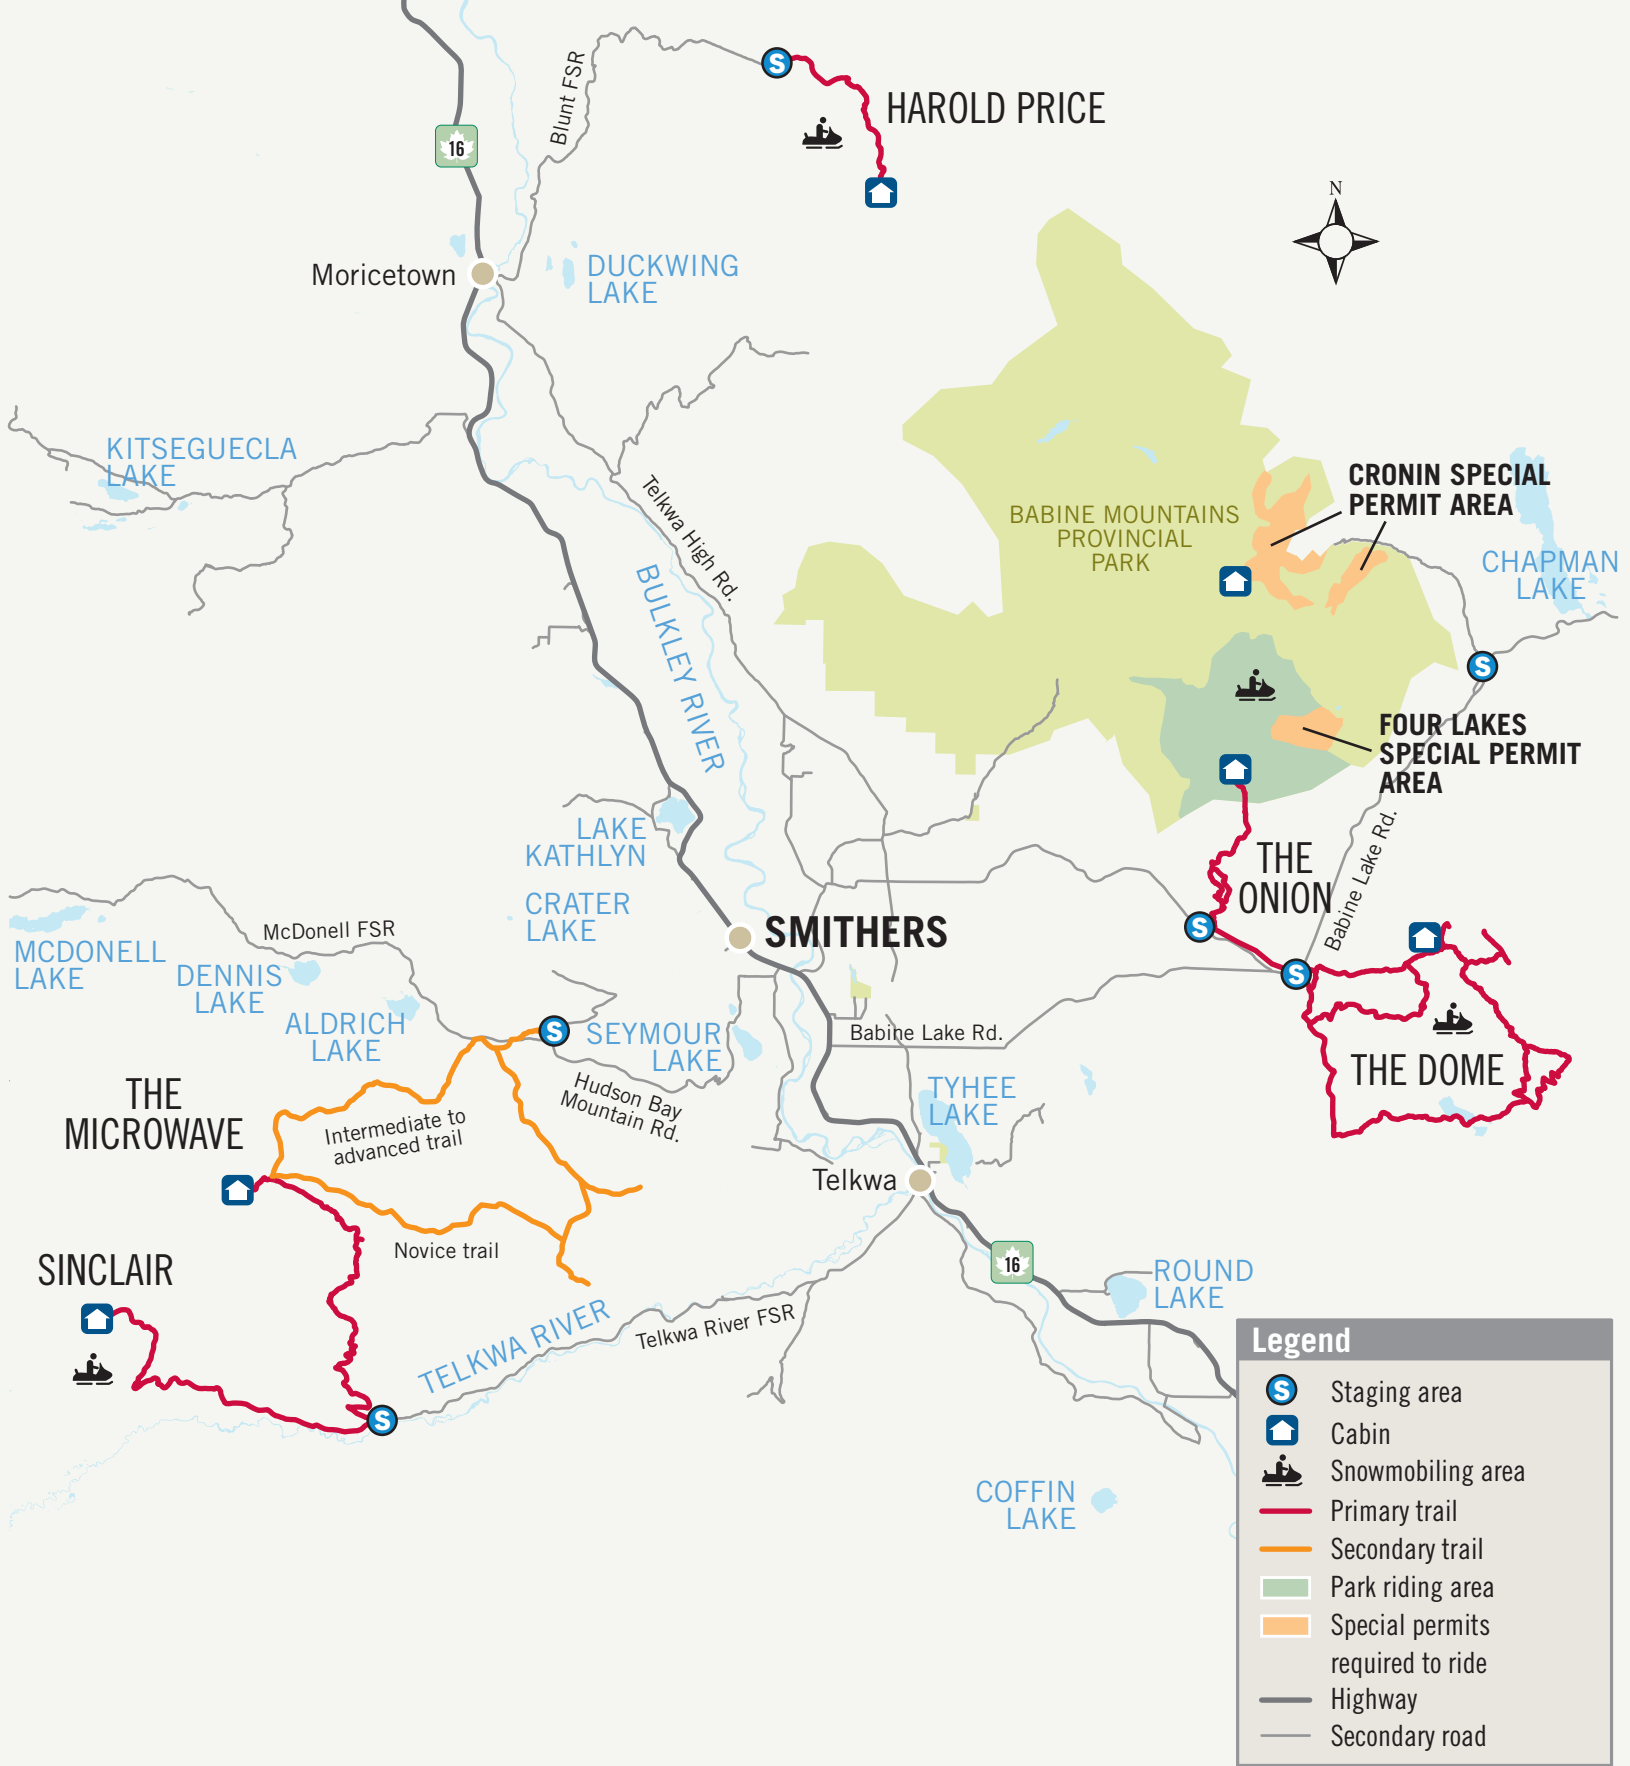

Trail Map Smithers

Legend

- Staging area
- Cabin
- Snowmobiling area
- Primary trail
- Secondary trail
- Park riding area
- Special permits required to ride
- Highway
- Secondary road