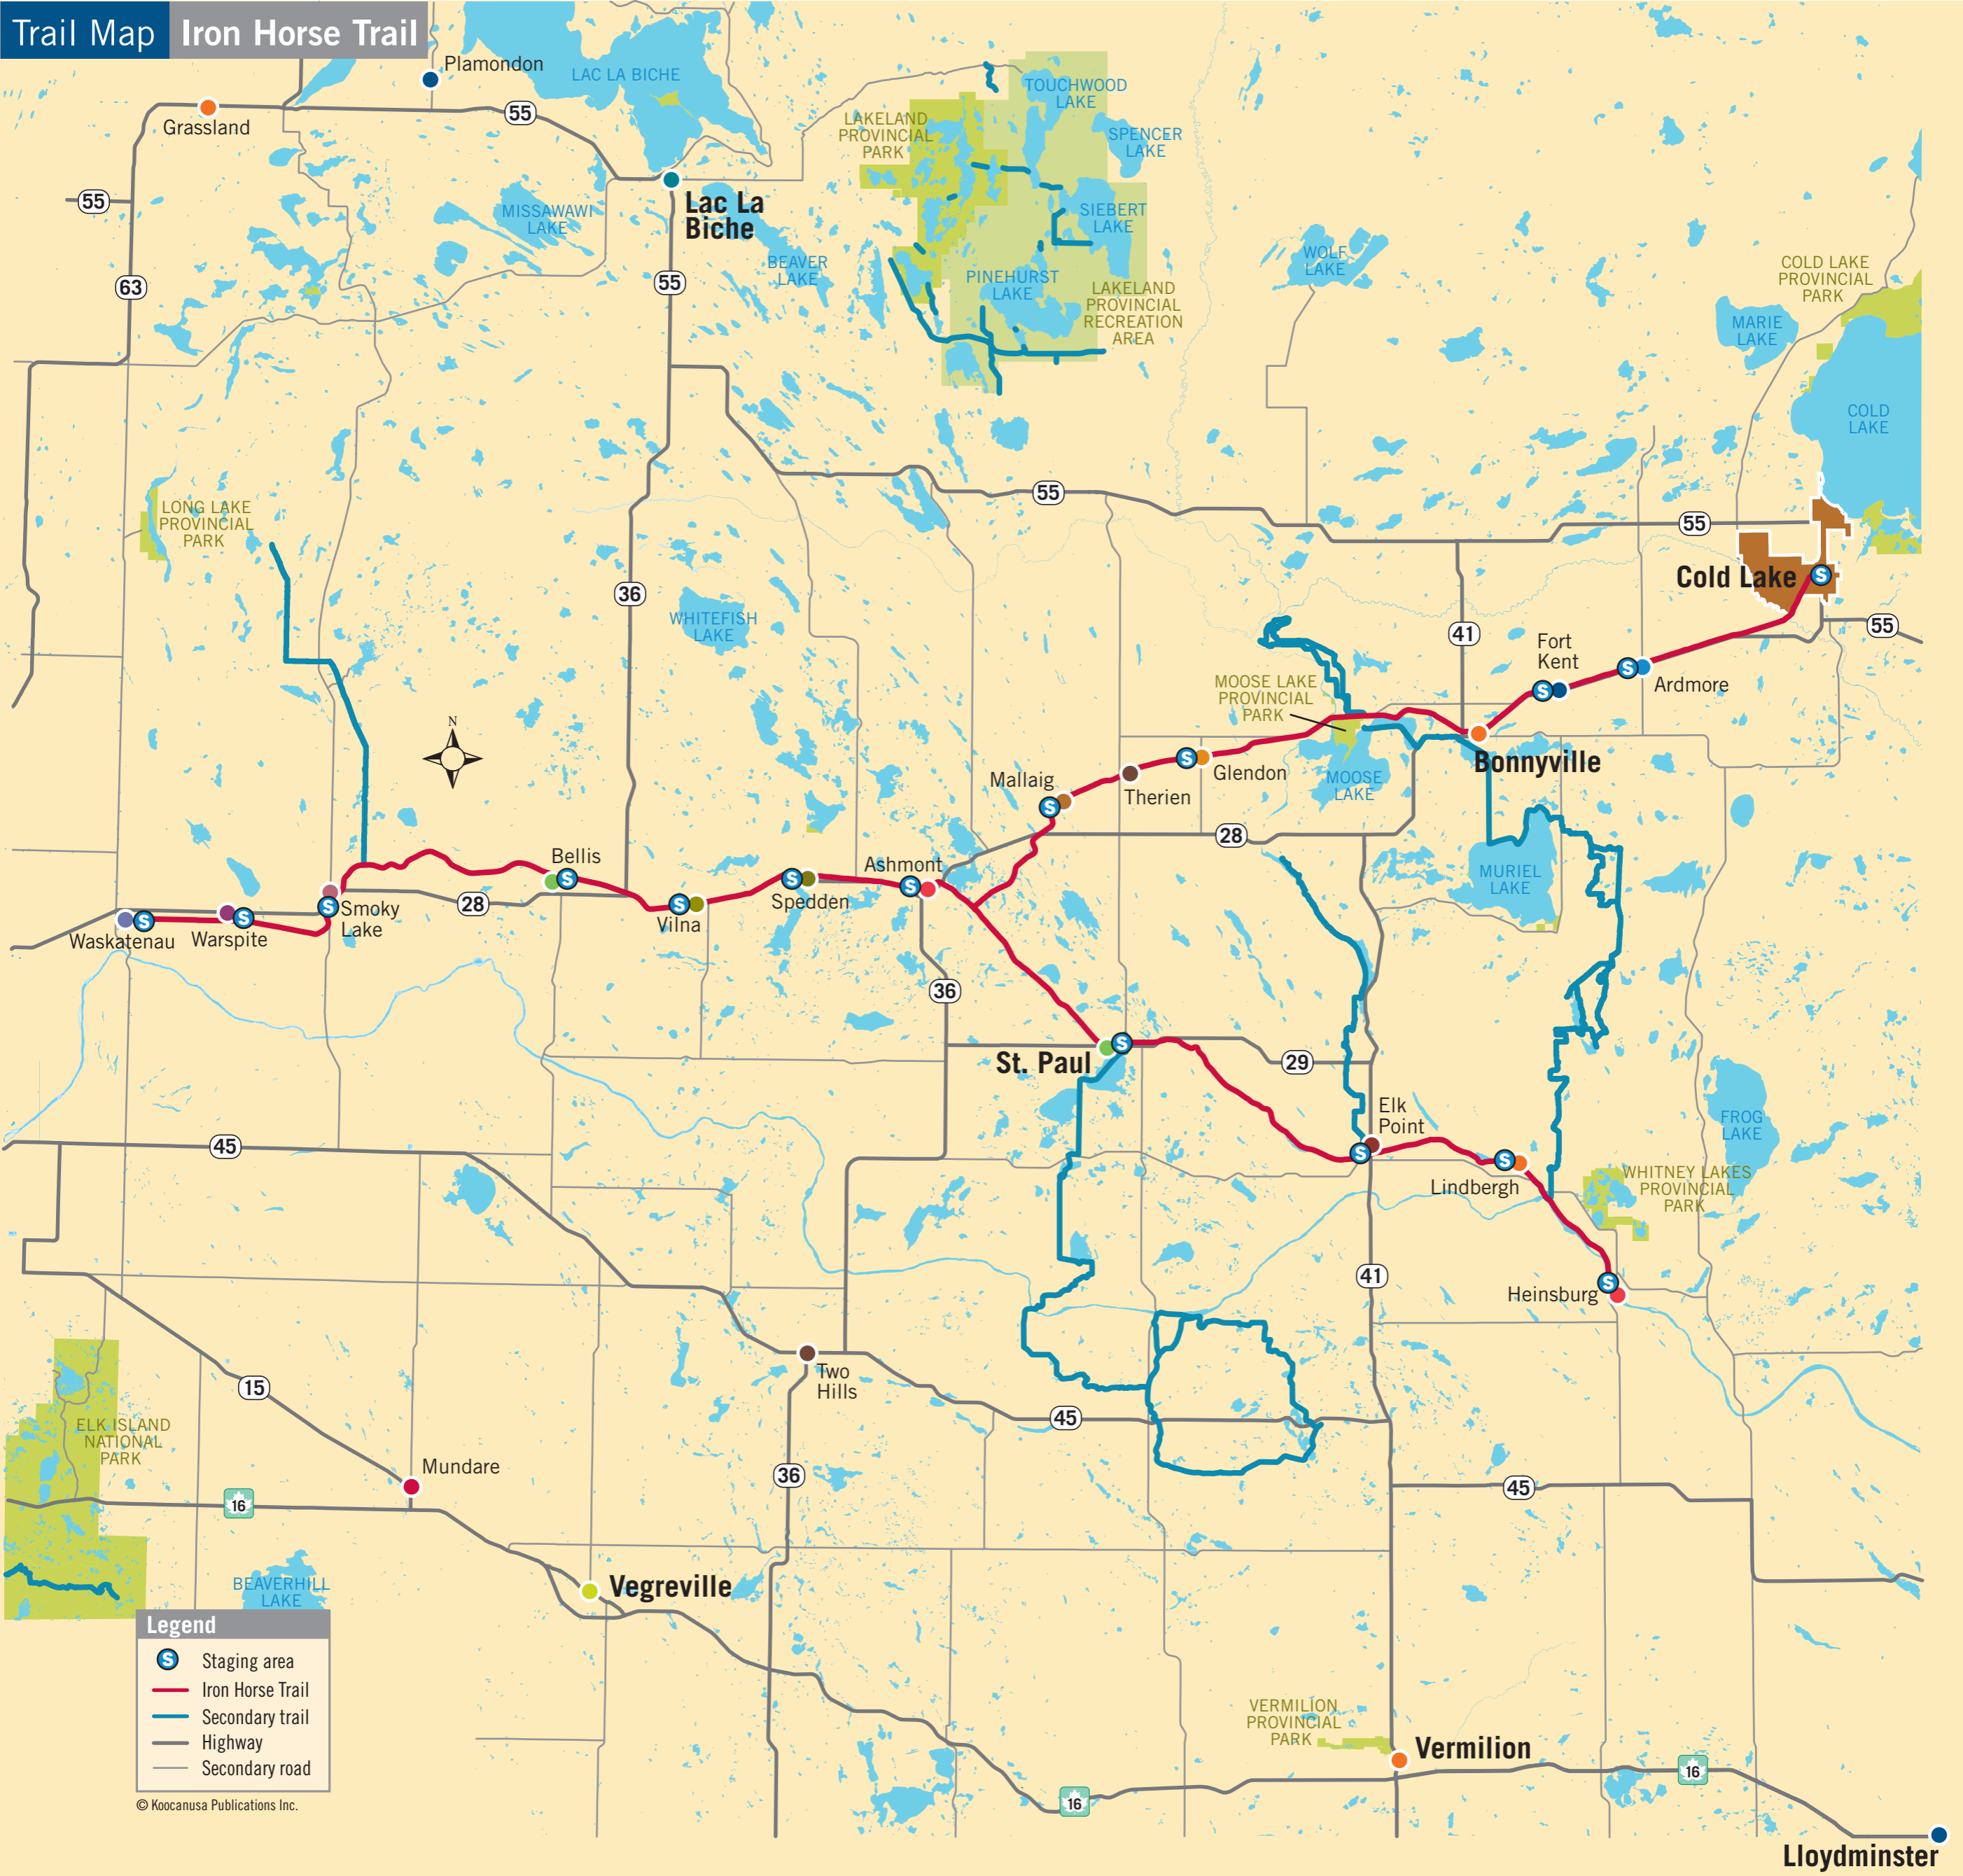

Trail Map Iron Horse Trail

Legend

- Staging area
- Iron Horse Trail
- Secondary trail
- Highway
- Secondary road